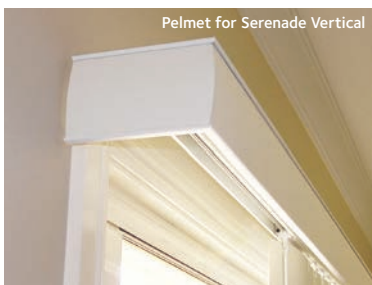

VERTICAL BLINDS

Vertical Drapes are easily the most practical blind on the market, suited to most windows and door openings. Highly adaptable, they can be used in casual or formal areas.

Vertical Drapes come with simple, easy-to-use controls that rotate the slats through 180° giving absolute control over the light and the desired level of privacy.

Manufactured to exacting quality standards, Vertical Drapes are carefully crafted with the finest materials to ensure a long, trouble-free life.

With a choice from hundreds of decorator colours, patterns, plains, translucent or blackout fabrics, we offer you a varied choice to complement any décor.

Pelmet for Serenade Vertical

Features & Benefits

- **Durable fabrics:** Many of the fabrics we use are manufactured in Australia to suit local conditions. You can have confidence knowing they will look great in your home for many years.
- **Track systems:** There are two track systems available:
 - ‘Elite’: an aluminium track with either cord or wand-tilt operation.
 - ‘Nu-track’: a steel track that is wand operated.
- **Pelmet:** Choose from a simple fabric insert in the front of the track to keep your room casual, or dress it up with a more formal pelmet to conceal the track.
- **Bottom weights:** We offer you a choice of weights with or without link chain.
- **Removable blades:** You can change the colours of your blades to give your home a new look simply and easily, whenever the mood takes you.