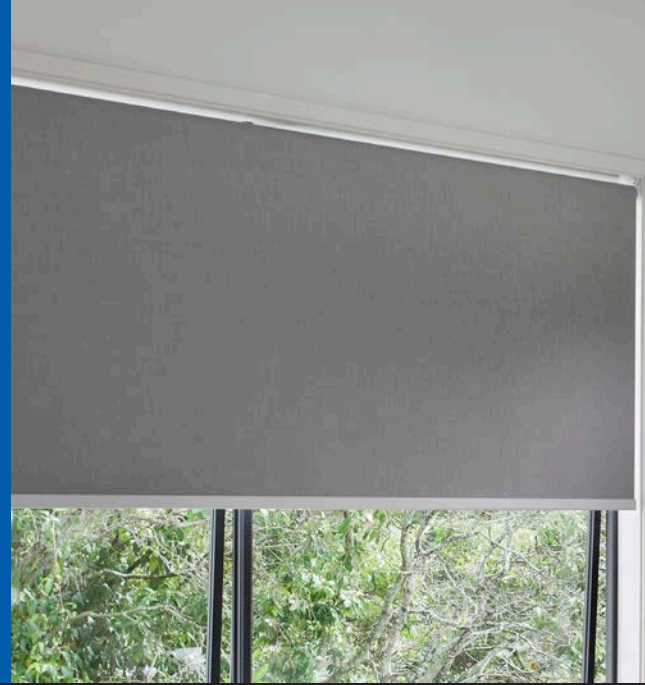

ROLLER BLINDS

Roller Blinds are a practical and affordable window covering designed to enhance the mood you have created in your home. With an impressive range of colours and styles to choose from, Roller Blinds can make a bold fashion statement or blend unobtrusively in any room.

Our Roller Blinds are custom-made to your needs and finished with colour coordinated accessories. Create the look you want with a selection of Australian-made fabrics that include plains, jacquards, textures and pattern prints incorporating your choice of stylish trims, cut-outs or ring pulls.

Can be mixed with **Roman Blinds** and **Panel Glides** in the same room.

Face fit shown with round bottom rail

Rollette™ valance

Reveal fit
Combo rollers shown with flat bottom rail

Cassette headbox

Features & Benefits